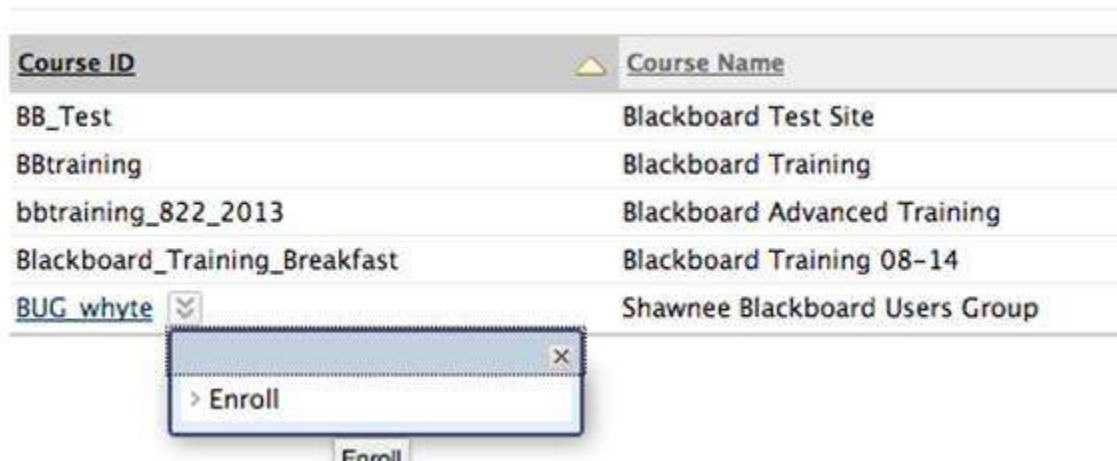

## How to Enroll in the Blackboard Users' Group (BUG)

Peggy maintains a Blackboard Users' Group (BUG) that is a Blackboard Course that contains lots of valuable resources. All of the trainings we have been offering this week will be posted to this site if you wish to view them on your own. It also has many of the TIPS that have been shared over the past couple of years.

If you are not already enrolled in the Blackboard Users' Group class on Blackboard, you can enroll now!

When you log in to Blackboard, go to the Courses Tab at the top and then in the Course Search, search for "blackboard."

In the search results you will see the Blackboard Users' Group course. Click the double down arrow next to the course (BUG\_whyte) and choose enroll.

Click OK on the next screen and you will be taken into the class. While you're there, click on Tutorials on the Navigation bar on the left and have a look at the topics in there – maybe you will find some helpful info!