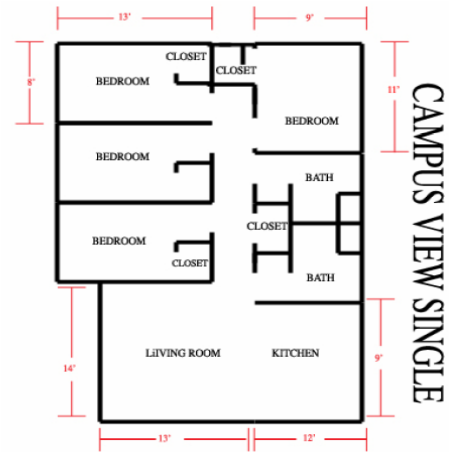

Summer Honors Institute for Gifted Students 2009

Each single and double bedroom apartment includes a large living room, kitchen, dining area, and two full baths.

Bedrooms Furnished with:

- Bunk-able Bed(s)
- Desk(s) with Chair(s)
- Three Drawer Dresser(s)
- Window Blinds

Common Area Furnished With:

- Full Size Refrigerator
- Ample Kitchen Cabinets
- Dining Table with 4 Chairs
- Sofa and Chair
- End Table
- Coffee Table
- Window Blinds

The apartments include central air-conditioning, cable television service, on-site laundry facilities, and VCT flooring. Telephone service and computer network access available. ADA compliant facilities available.

One block from the Bears' Den cafeteria and University Center.

**Shawnee State University Student Housing
Campus View: Single Floor plan**

**Shawnee State University Student Housing
Campus View: Double Floor plan**