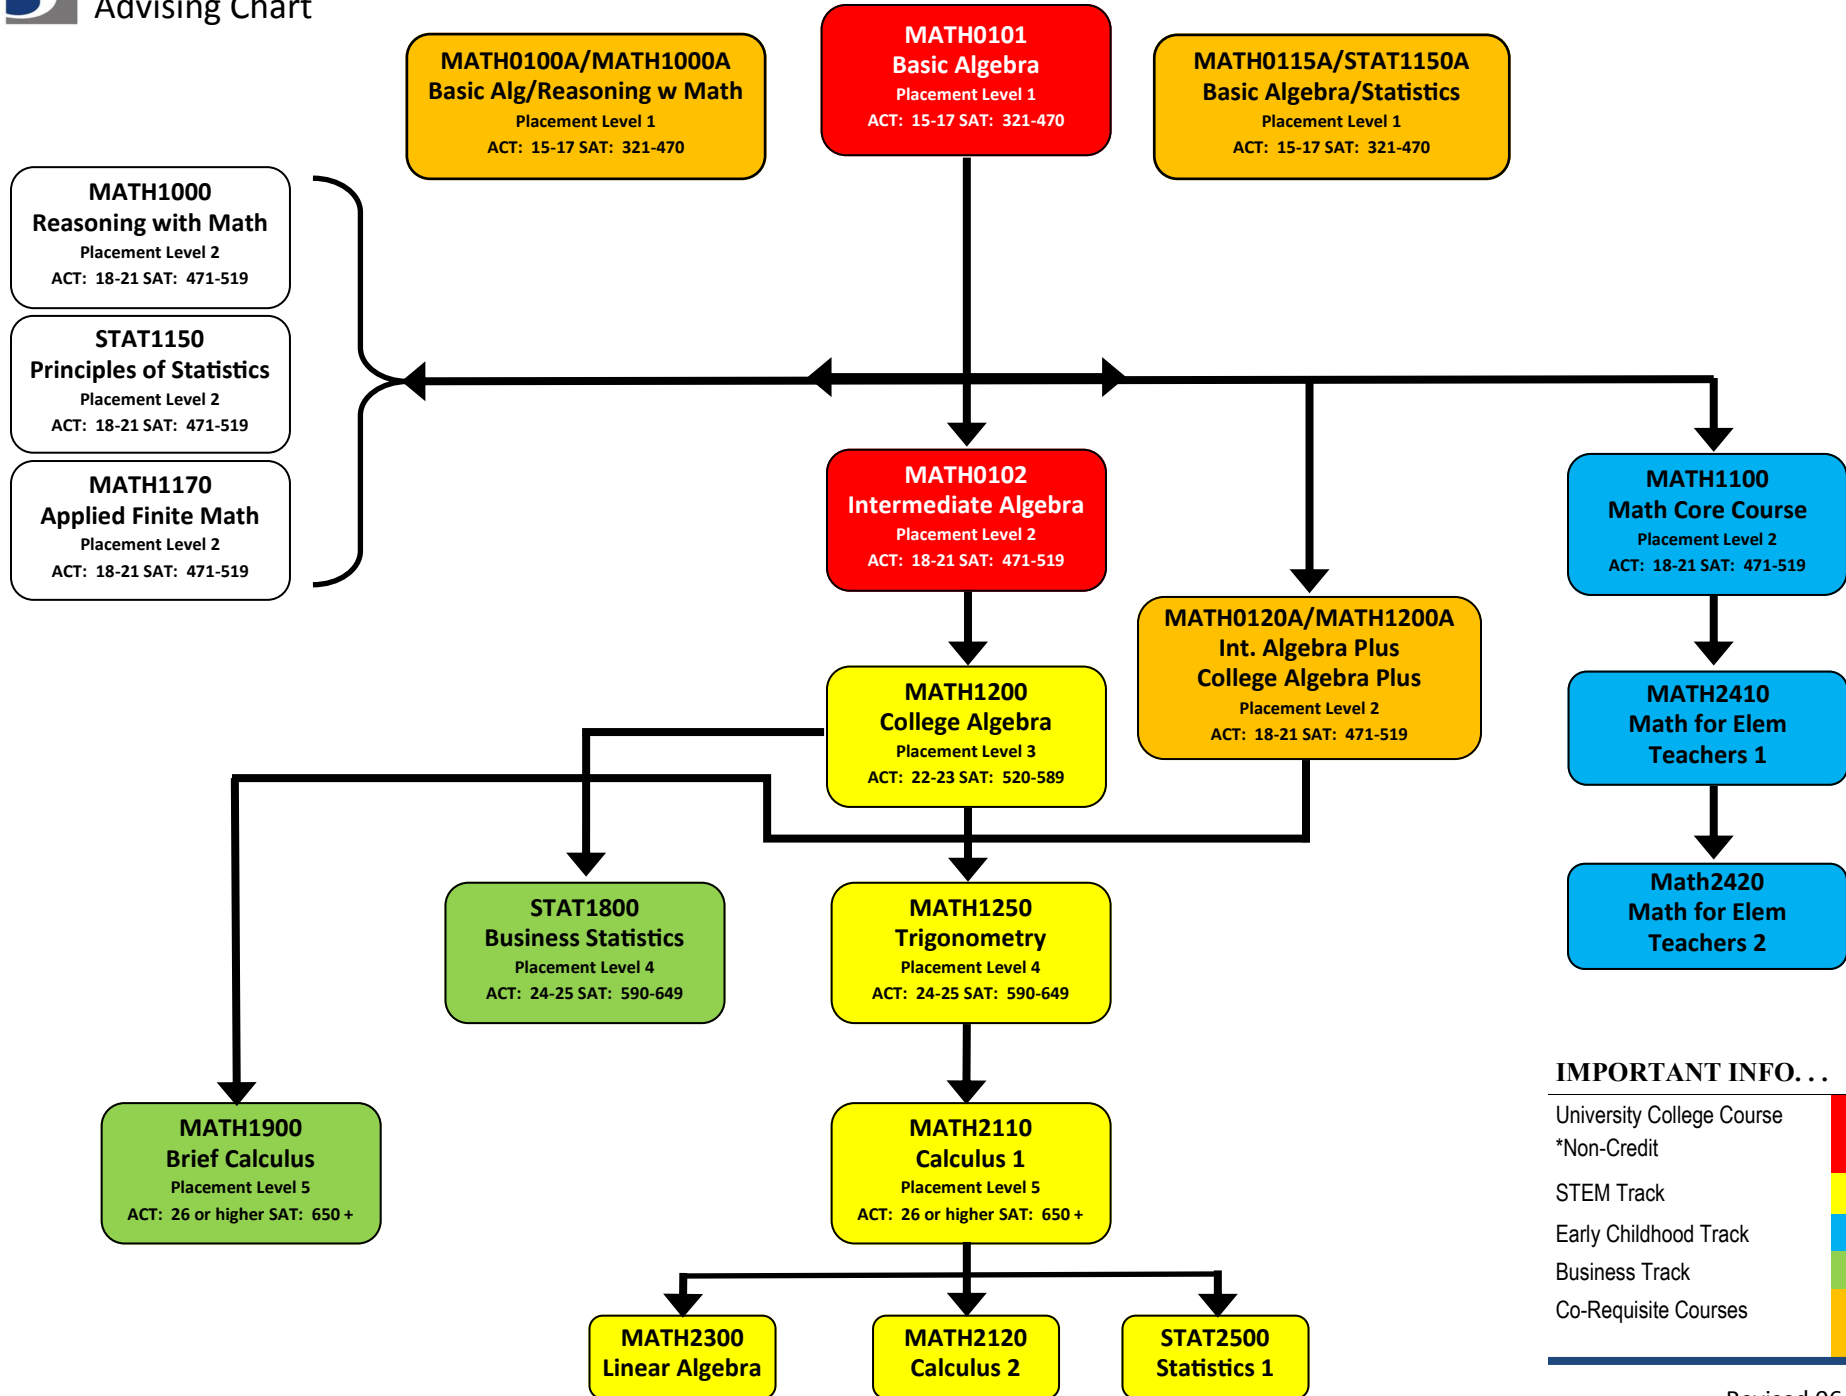

Math Placement Scores

Math Placement (EA = Elementary Alg. & CLM = College Level Math)

Level	ACCUPLACER Score	ACT Math Subscore	SAT Math Subscore	Math Placement
1	EA 43 and below	17 or below	470 or below	MATH 0101
	EA 20-43	15-17	321-470	MATH0115A /STAT1150A (Statistics co-req) MATH 0100A/MATH 1000A (Reasoning with Mathematics co-req)
2	EA 44-71	18-21	471-519	MATH 0102 (for STEM or Business)
				MATH 0120A/MATH 1200A (College Algebra co-req)
				MATH 1000 (Reasoning With Mathematics)
				MATH 1100 (for some education majors) STAT 1150
3	EA 82 and above CLM 62 and below	22-23	520-589	MATH 1200
4	EA 82 and above CLM 63-85	24-25	590-649	MATH 1250 STAT 1800 (Business)
5	EA 82 and above CLM 86 and higher	26 or higher	650 or higher	MATH 1900 MATH 2110 (STEM)

IMPORTANT INFO...

- University College Course
- *Non-Credit
- STEM Track
- Early Childhood Track
- Business Track
- Co-Requisite Courses