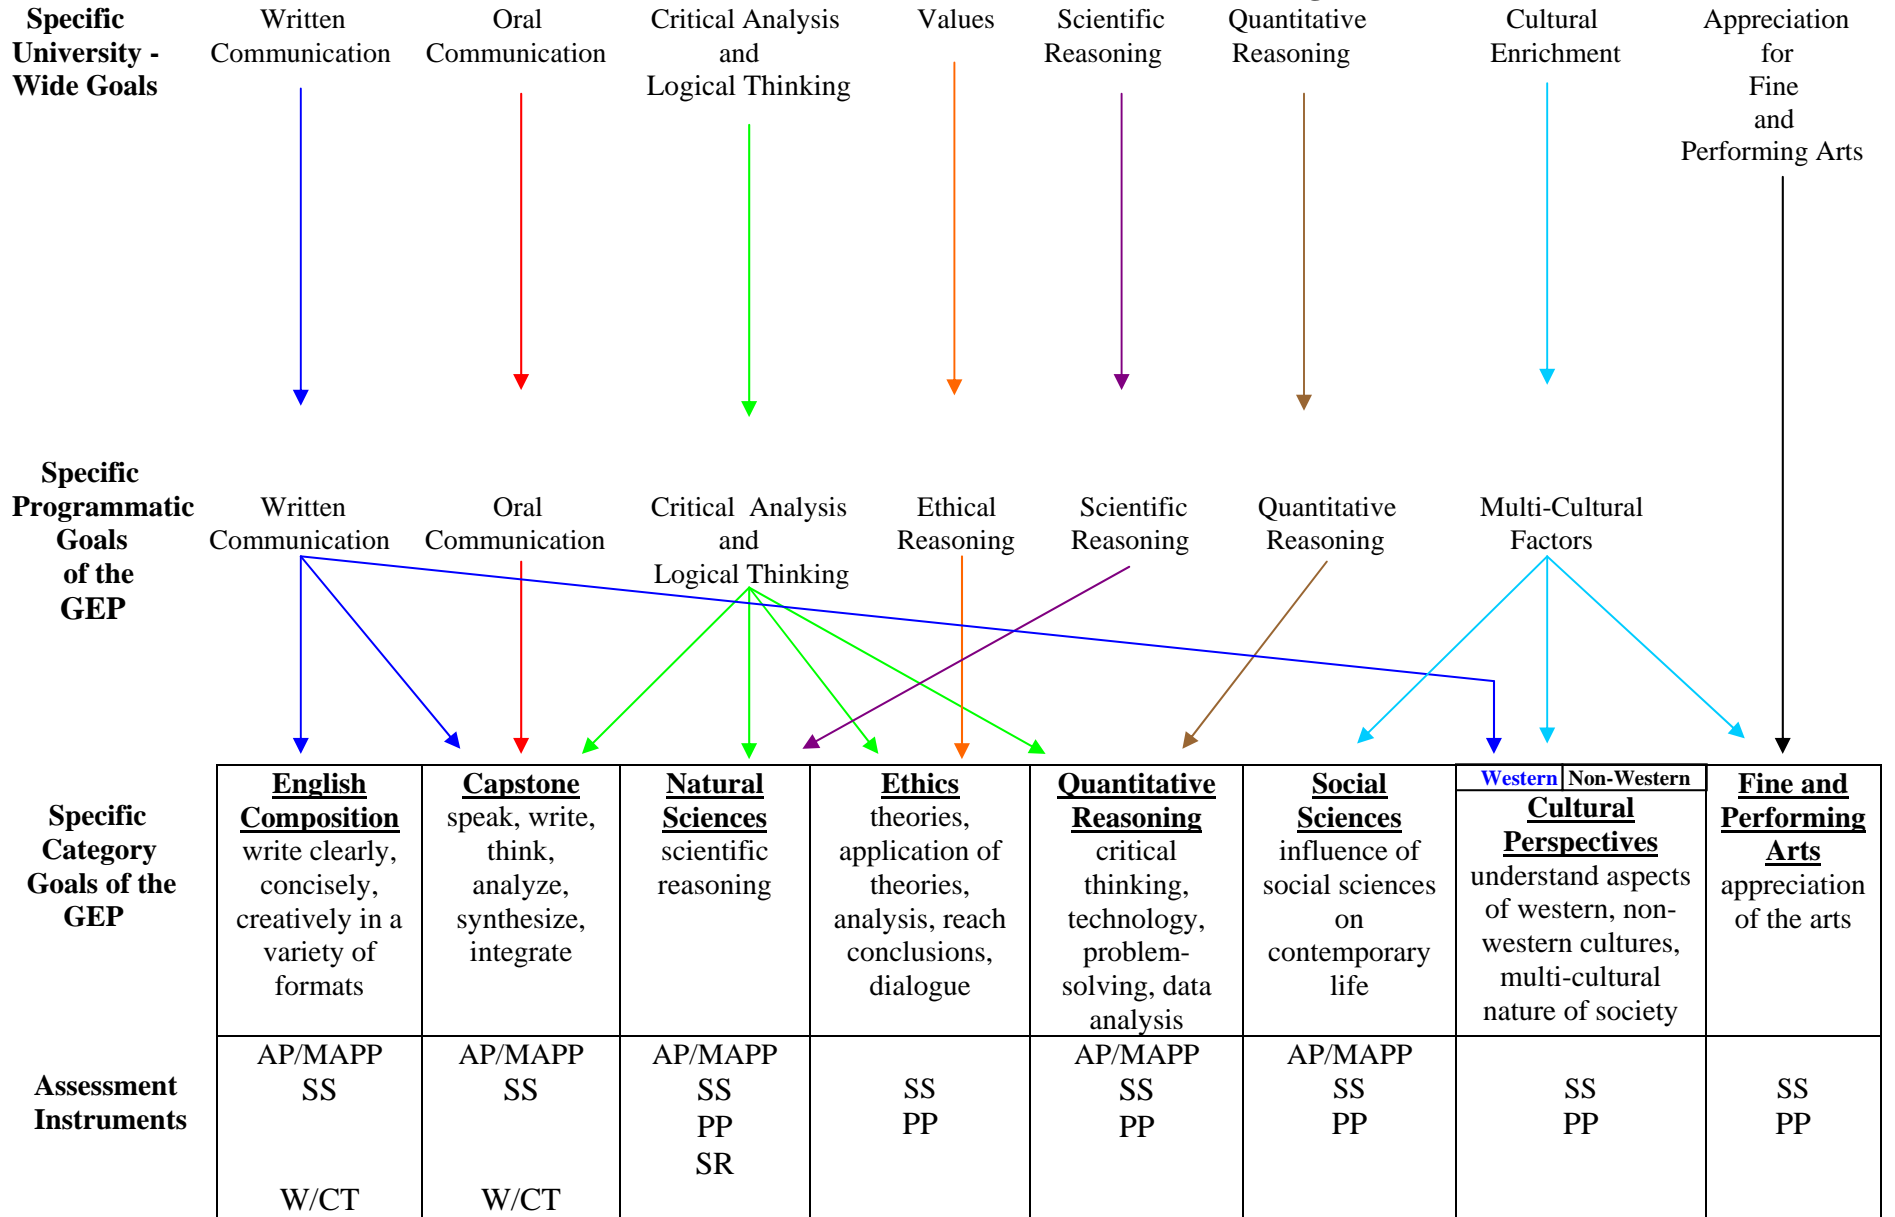

Goals and Associated Assessments of the General Education Program (GEP)

AP/MAPP = Academic Profile/MAPP Exams (long form, 1995-2003; short form as pilot, 2007)

SS = Senior Survey

PP = Portfolio Project (Rubrics to Assess Specific Category Goals)

SR = Scientific Reasoning Exam

W/CT = Writing and Critical Thinking Project (Writing and Critical Thinking Rubrics)